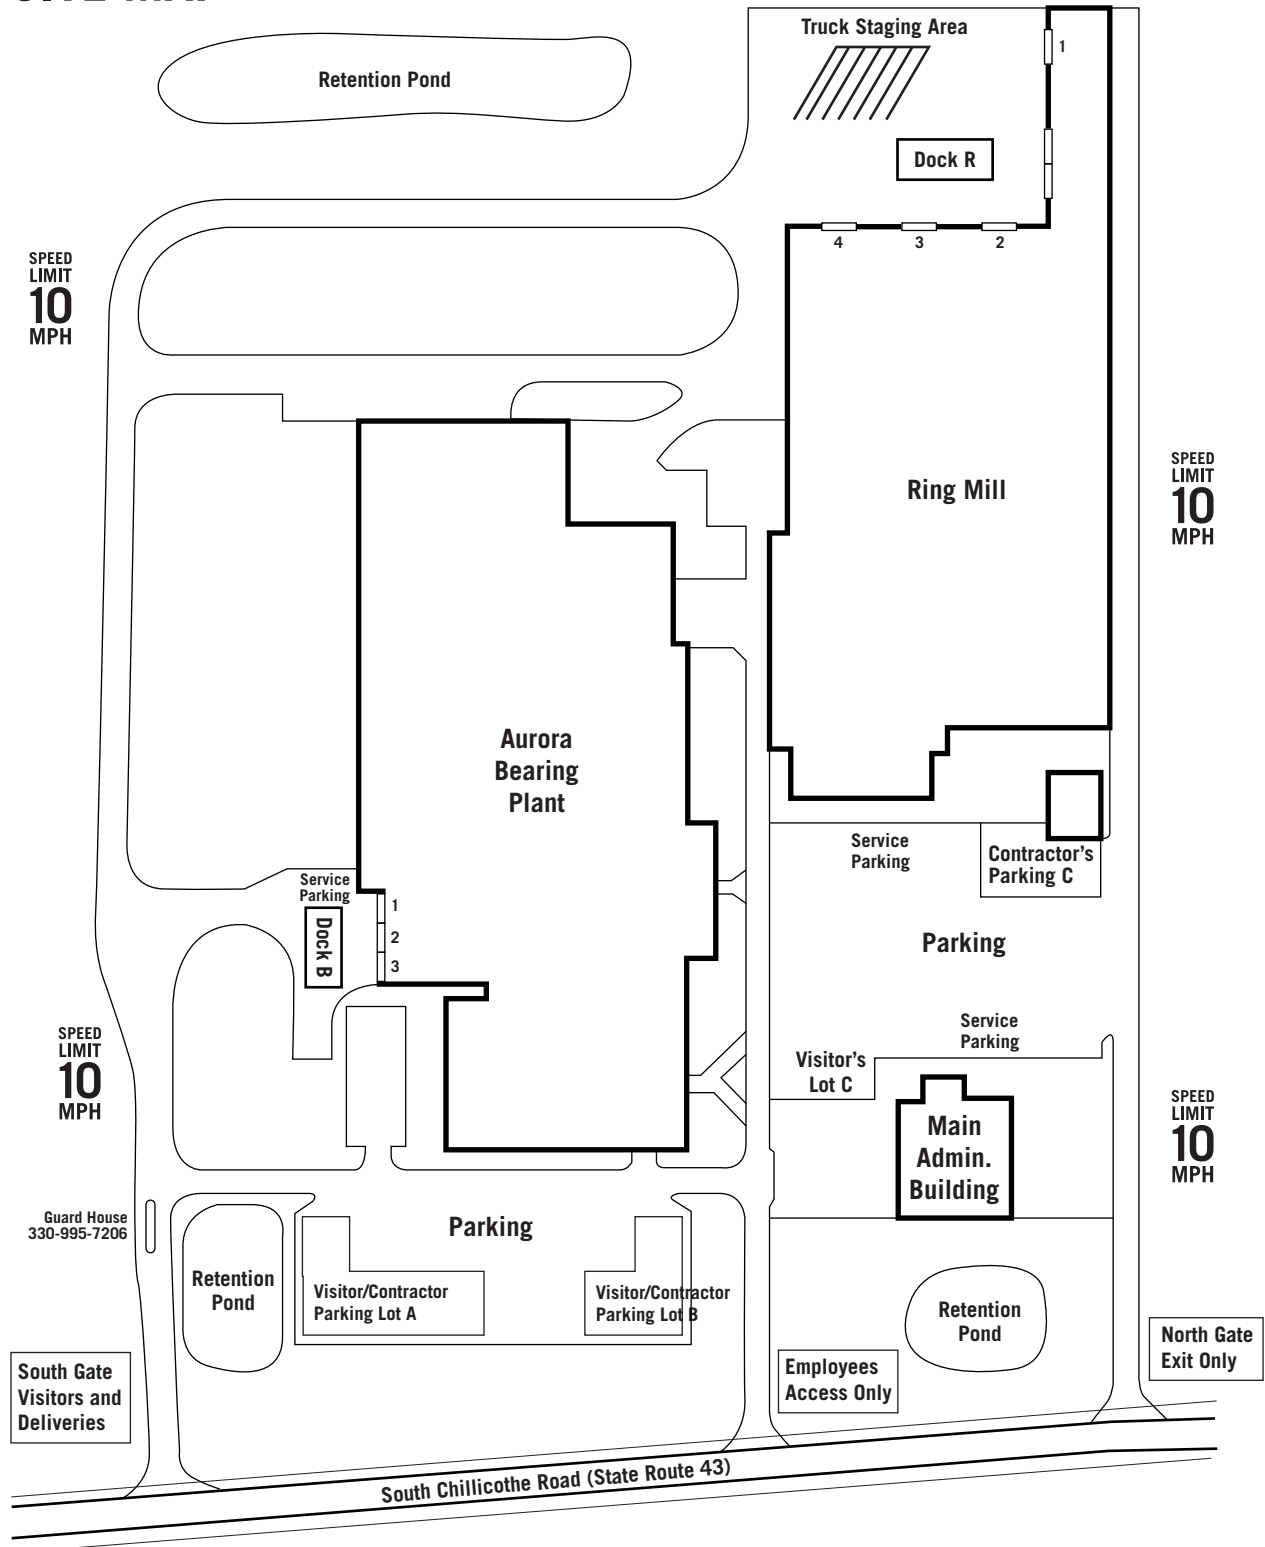

Rotek Incorporated

Aurora, Ohio

SITE MAP

1. All deliveries, visitors, contractors and service providers must enter thru the South Gate.
2. While on Rotek property you must observe all posted speed limits of 5 to 10 MPH.
3. You are authorized to proceed to the building of your designated meeting or delivery dock only.
4. Delivery hours 6:00 a.m. to 8:00 p.m.